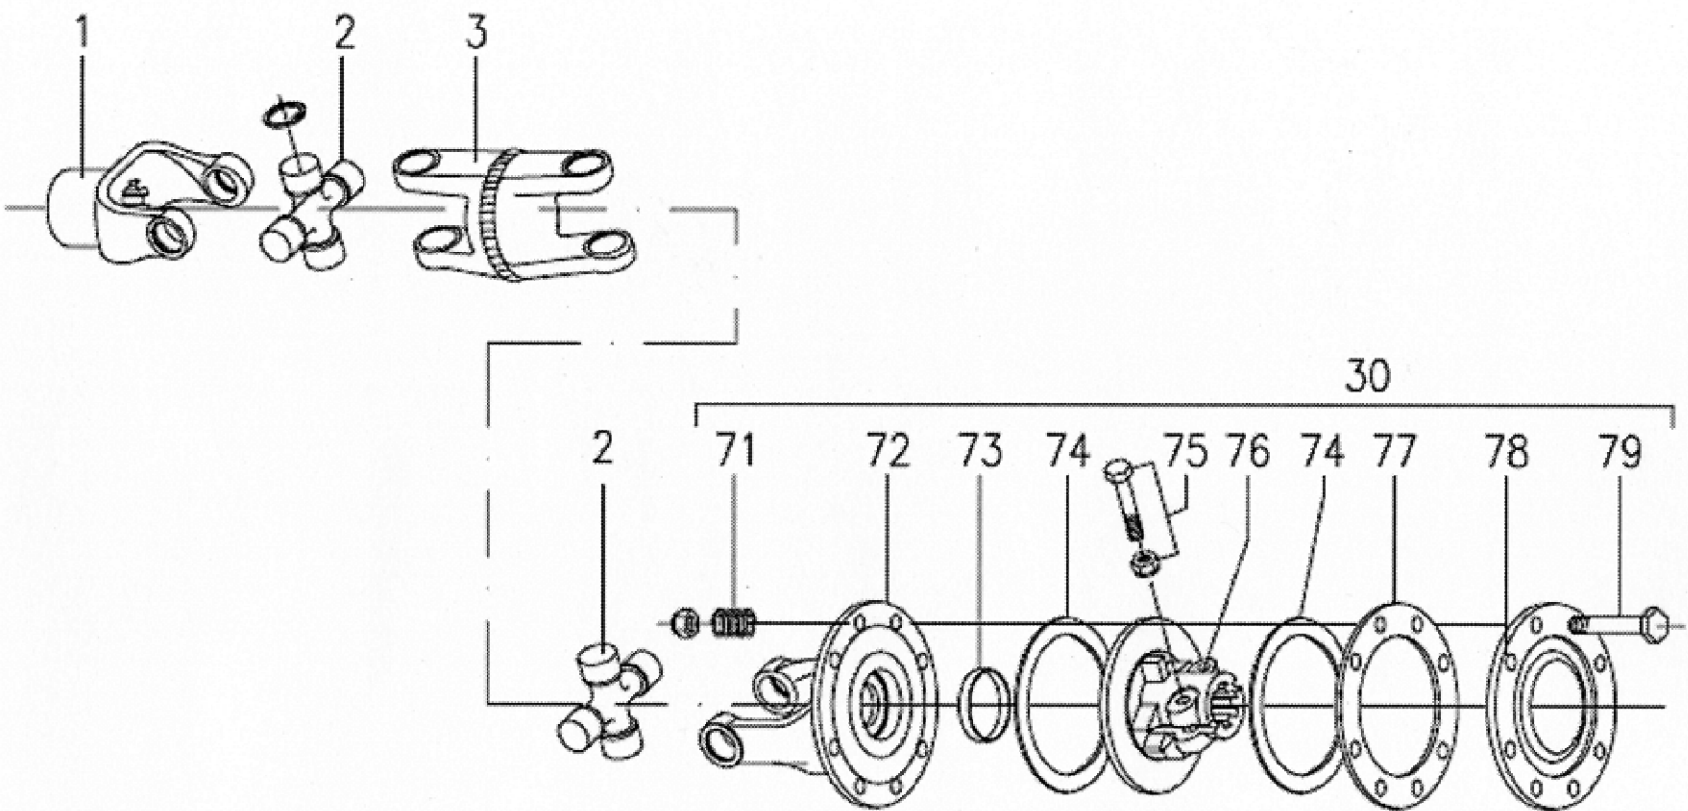

WING GEARBOX 5770407

REF.	PART No.	DESCRIPTION
1	N/A	Housing
2	00779329	Bearing 33211
3	00770726	Oil seal
4	00770727	Shield
5	00771227	Hub
6	00771226	Nut
7	001422502	Cotter pin
8	00770728	Output shaft
9	00773412	Gear 17T
10	00762121	Nut
11	00770421	Cotter pin
12	00769938	Bearing
13	00770731	Spacer
14	00755954	Spring washer
15	00754338	Bolt
16	00770737	Level plug
17	00769321	Washer
18	00758657	Spacer
19	00770732	Cover
20	00770733	Gasket
21	00758646	Shim 0.10
22	00758647	Shim 0.25
23	00758648	Shim 0.50
24	00758859	Bolt
25	00770734	Cover
26	00758653	Seal
27	00770735	Input shaft
28	00758667	Shim 0.30
29	00762153	Shim 0.40
30	00758668	Shim 0.50
31	00777855	Breather

INPUT PTO 5770408

REF.	PART No.	DESCRIPTION
1	5770408.01	Yoke
2	5770408.02	Cross journal
5	5770408.03	Outer yoke
11	5770408.04	Roll pin
14	5770408.05	Outer tube
15	5770408.06	Inner tube
16	5770408.07	Roll pin
21	5770408.08	Inner yoke
30	5770408.09	Overrun clutch assembly
31	5770408.10	Bearing ring outer
37	5770408.11	Bearing ring inner
38	5770408.12	Chains
40	5770408.13	Complete guard
79	5770408.14	Bridge
80	5770408.15	Bolt
200	5770408.16	Collar kit

WING SHAFT 5770410

REF.	PART No.	DESCRIPTION
1	5770410.01	Push pin yoke
2	5770410.02	Cross journal
5	5770410.03	Outer Yoke
11	5770410.04	Roll pin
14	5770410.05	Outer tube
15	5770410.06	Inner tube
16	5770410.07	Roll pin
21	5770410.08	Inner yoke
30	5770410.09	Clutch assembly
31	5770410.10	Bearing ring outer
37	5770410.11	Bearing ring inner
38	5770408.12	Chain
40	5770410.13	Complete guard
51	5770410.14	Push pin
71	5770410.15	Spring
72	5770410.16	Flange yoke
73	5770410.17	Bush
74	5770410.18	Lining
75	5770410.19	Bolt
76	5770410.20	Hub
77	5770410.21	Inner plate
78	5770410.22	Pressure plate
79	5770410.23	Bolt
90	N/A	N/A
91	N/A	N/A
94	N/A	N/A
95	N/A	N/A
96	N/A	N/A
97	N/A	N/A