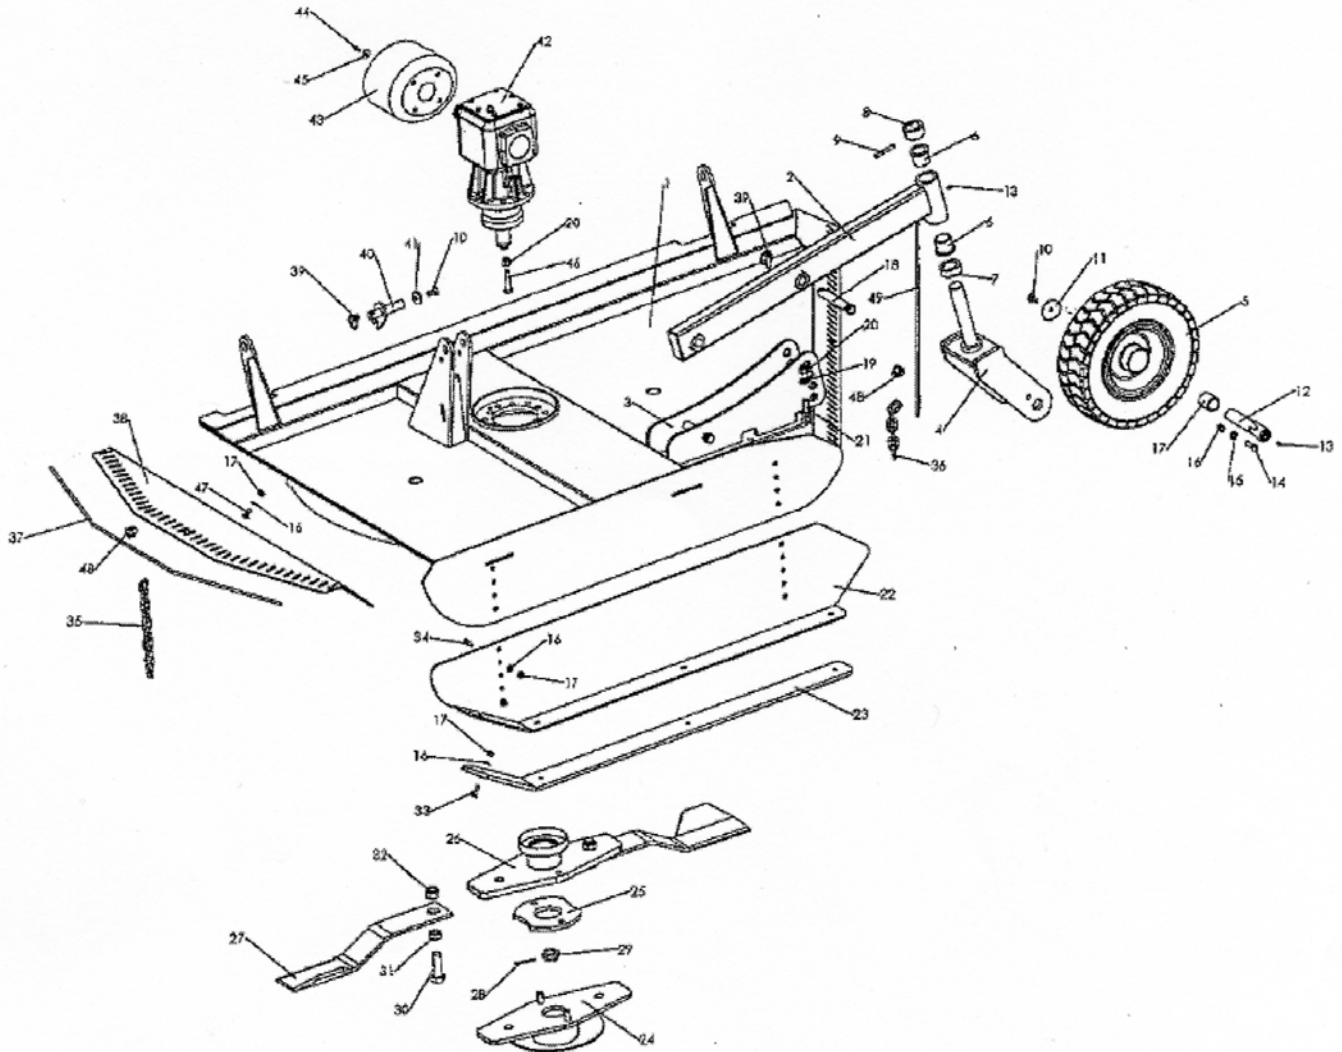

CONTENTS

Main Frame Assembly	1
Wing Assembly	5
Splitter Gearbox	7
Centre Rotor Gearbox	9
Wing Gearbox	11
Input PTO	13
Wing Shaft	15
Centre Coupling	17
3 Blade Option	19
Safety Warnings & Information Decals	21

MAIN FRAME ASSEMBLY

REF.	PART No.	DESCRIPTION
1	1800067	Centre deck
2	1800096	Hinge bracket
3	2770464	Washer
4	2770413	Bolt
5	1800099	Bush
6	2770414	Locknut
7	8777518	Cap
8	6310220	Pin
9	1777870	Leg
10	7770719	LH blade 29.5"
11	7770707	Bush
12	1800083	Upper twin blade carrier (2)
	1800064	Upper triple blade carrier (3)
13	1770396	Spacer (2)
	1770604-3	Spacer (3)
14	00771226	Nut
15	2770512	Split pin
16	1800095	Lower twin blade carrier
	1800063	Lower triple blade carrier
17	00.372.01	Lynch pin
18	07.574.01	Pin
19	8770625	10 link chain
20	6770907	Clamp
21	6770941.01	Wire rope
22	1800068	Front chain guard
23	2770417	Locknut
24	2770436	Washer
25	2770258	Bolt
26	6310235	Pin
27	1800070	Headstock
28	2770506	Screw
29	1777208	Washer 65mm
30	1777976	Pin
31	2770467	Grease nipple
32	2770397	Bolt
33	1800098	Transport stay
34	3570634	Ram
	3570661W	Seal kit
	3570658	Breather
35	1800097	Ram plate
36	1800092	Pear pin
37	2770423	Bolt
38	2770454	Washer
39	2770447	Locknut
39	2770447	Locknut
40	2770401	Bolt
41	2770244	Washer
42	47141.01	Cone c/w window
43	5770405	Splitter gearbox
44	5770129	Q/R cover
45	05.256.44	Bolt
46	-	-
47	5770406	Centre rotor gearbox

MAIN FRAME ASSEMBLY

REF.	PART No.	DESCRIPTION
48	2770203	Rivnut
49	2770469	Washer
50	2770407	Bolt
51	1800069	Clutch cover
52	1770401A	Wheel arm
53	2770411	Bolt
54	1777700	Collar
55	4600127-A	Bush
56	2770409	Locknut
57	2770517	Washer
58	6770676	Wheel hub
59	6770685	Wheel assembly
60	2770624	Bolt
61	1800094	Wheel yoke
62	6310208	Lower link pin
63	1777524	Spacer
64	6770941.02	Wire rope
65	8770621	Chain 6 link
66	6770942	Wire rope