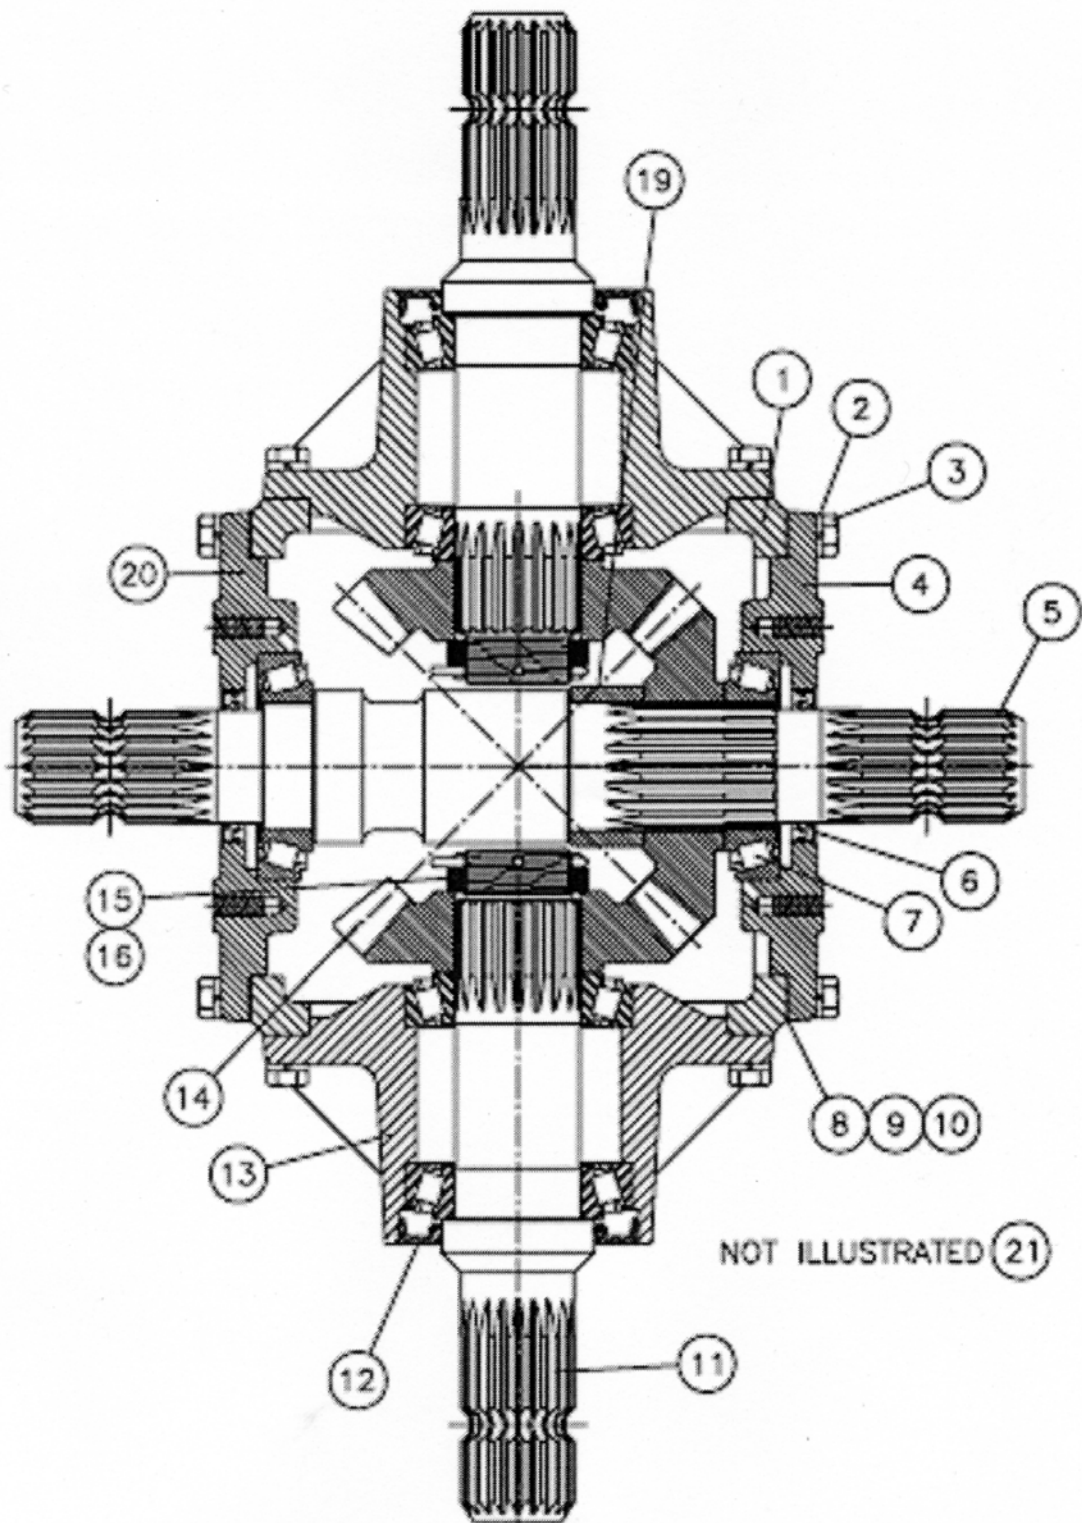

SPLITTER GEARBOX 5770405

REF.	PART No.	DESCRIPTION
1	N/A	Housing
2	00755954	Spring washer
3	00758859	Bolt
4	00762516	Cover
5	00762518	Through shaft
6	00758653	Oil seal
7	00769938	Bearing
8	00758646	Shim
9	00758647	Shim
10	00758648	Shim
11	00762522	Shaft
12	00762521	Oil seal
13	00762520	Cover
14	00758695	Gear 17 T
15	00762121	Nut
16	00770421	Cotter pin
17	00769321	Sealing washer
18	00762517	Level plug
19	00758657	Spacer
20	N/A	Cover
21	00777855	Breather