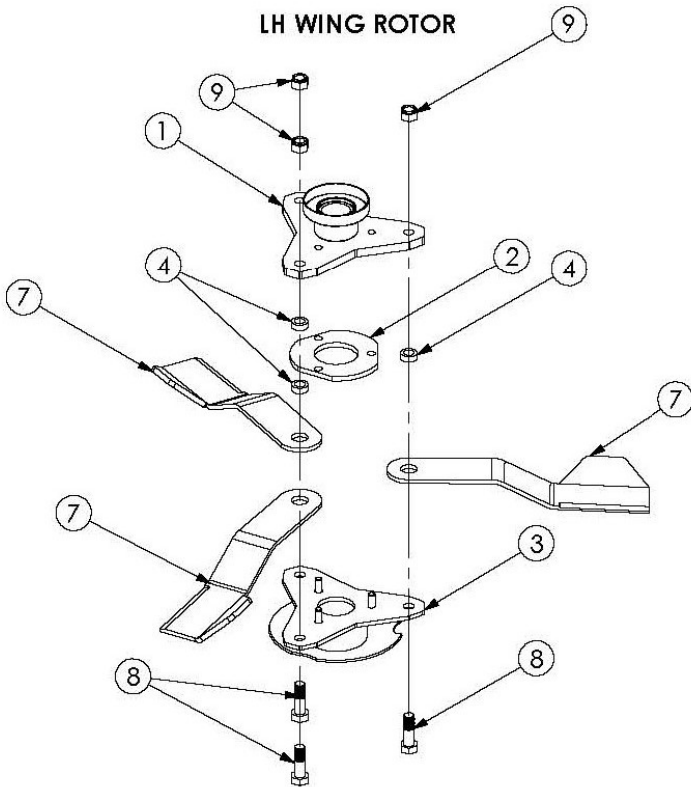

3 BLADE OPTION

REF.	PART No.	DESCRIPTION
	S180004.06	3 Blade Option
1	1800064	Upper blade carrier
2	1770604-3	Blade carrier spacer
3	1800063	3 Blade scalp dish
4	7770707	Blade bush
5	7770702	R/H Blade 23"
6	7770719	L/H Blade 29.5"
7	7770703	L/H Blade 23"
8	2770413	Bolt
9	2770414	Nyloc nut