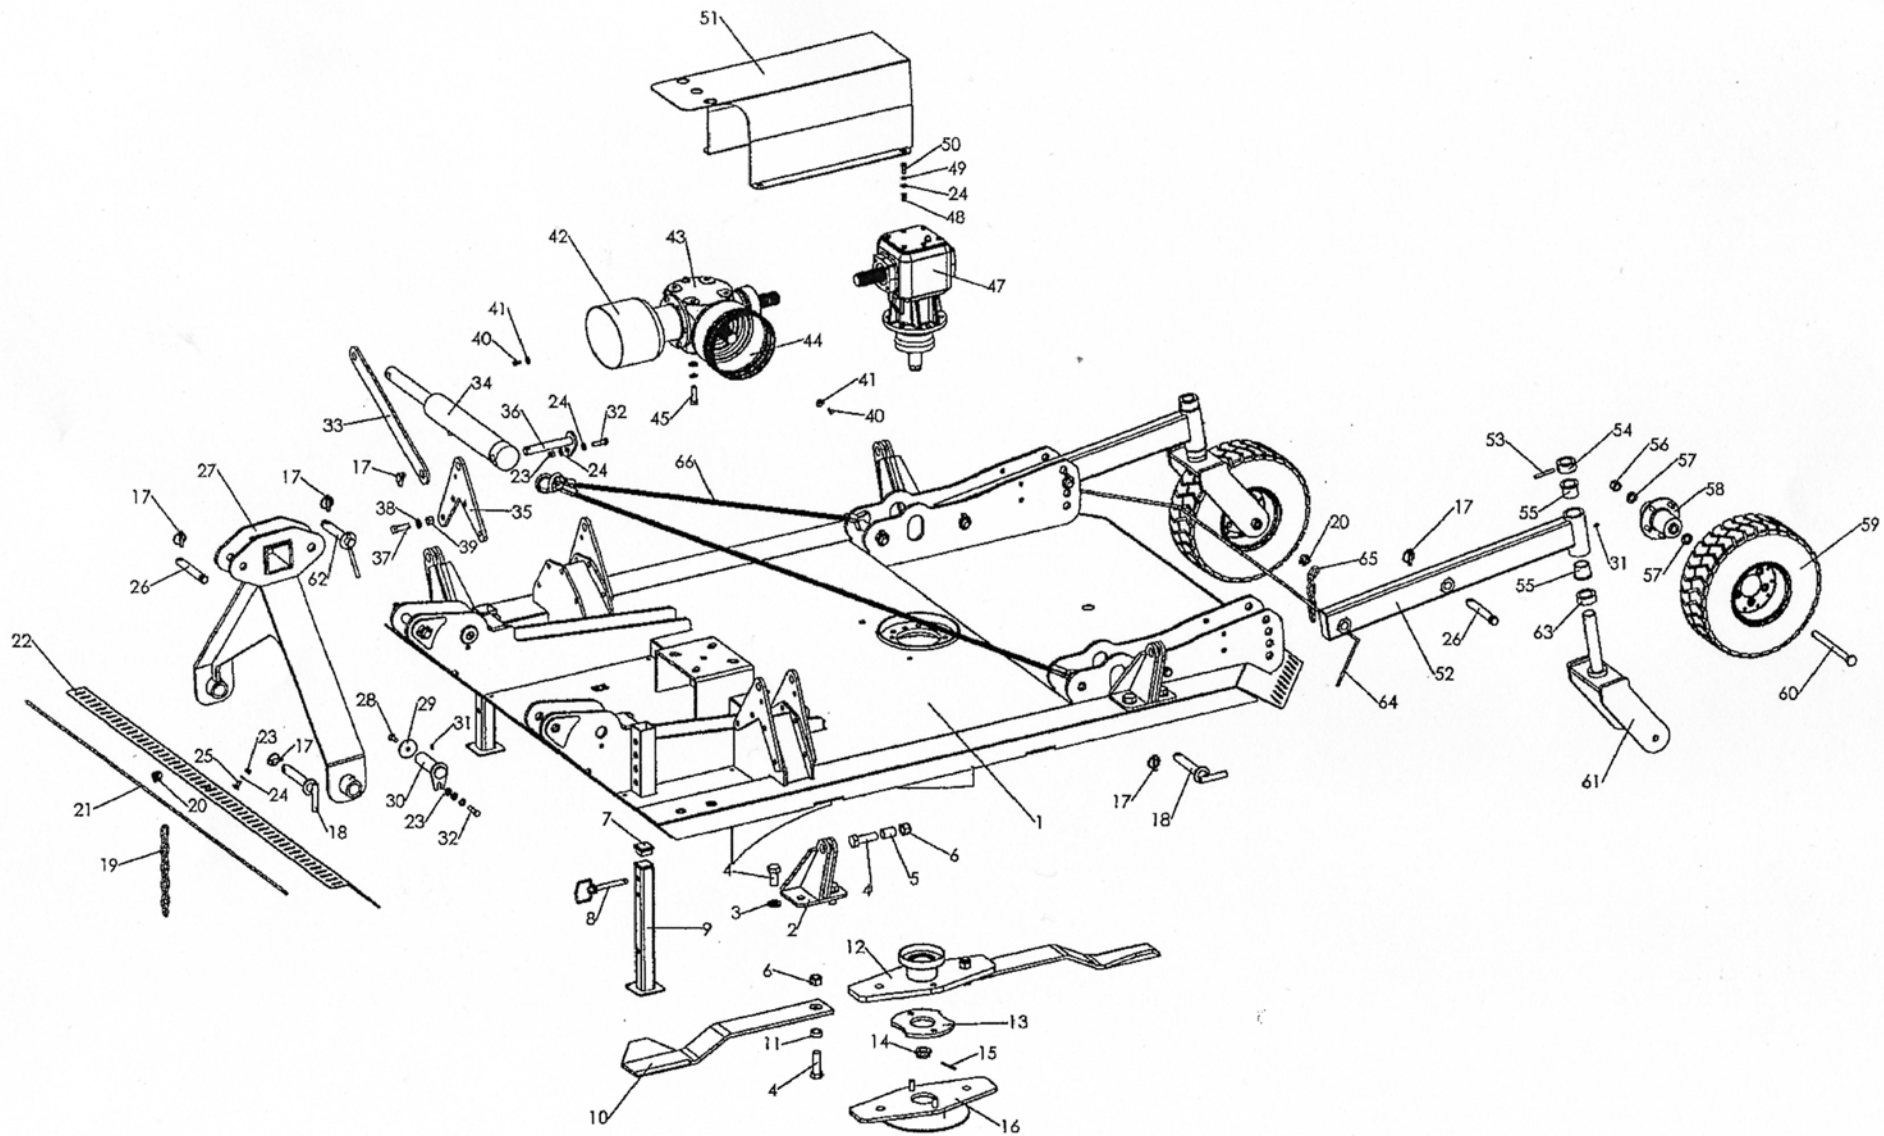

CONTENTS

Main Frame Assembly	1
Wing Assembly	5
Splitter Gearbox	7
Centre Rotor Gearbox	9
Wing Gearbox	11
Input PTO	13
Wing Shaft	15
Centre Coupling	17
3 Blade Option	19
Safety Warnings & Information Decals	21

MAIN FRAME ASSEMBLY

REF.	PART No.	DESCRIPTION
1	1800067	Centre deck
2	1800096	Hinge bracket
3	2770464	Washer
4	2770413	Bolt
5	1800099	Bush
6	2770414	Locknut
7	8777518	Cap
8	6310220	Pin
9	1777870	Leg
10	7770719	LH blade 29.5"
11	7770707	Bush
12	1800083	Upper twin blade carrier (2)
	1800064	Upper triple blade carrier (3)
13	1770396	Spacer (2)
	1770604-3	Spacer (3)
14	00771226	Nut
15	2770512	Split pin
16	1800095	Lower twin blade carrier
	1800063	Lower triple blade carrier
17	00.372.01	Lynch pin
18	07.574.01	Pin
19	8770625	10 link chain
20	6770907	Clamp
21	6770941.01	Wire rope
22	1800068	Front chain guard
23	2770417	Locknut
24	2770436	Washer
25	2770258	Bolt
26	6310235	Pin
27	1800070	Headstock
28	2770506	Screw
29	1777208	Washer 65mm
30	1777976	Pin
31	2770467	Grease nipple
32	2770397	Bolt
33	1800098	Transport stay
34	3570634	Ram
	3570661W	Seal kit
	3570658	Breather
35	1800097	Ram plate
36	1800092	Pear pin
37	2770423	Bolt
38	2770454	Washer
39	2770447	Locknut
39	2770447	Locknut
40	2770401	Bolt
41	2770244	Washer
42	47141.01	Cone c/w window
43	5770405	Splitter gearbox
44	5770129	Q/R cover
45	05.256.44	Bolt
46	-	-
47	5770406	Centre rotor gearbox

MAIN FRAME ASSEMBLY

REF.	PART No.	DESCRIPTION
48	2770203	Rivnut
49	2770469	Washer
50	2770407	Bolt
51	1800069	Clutch cover
52	1770401A	Wheel arm
53	2770411	Bolt
54	1777700	Collar
55	4600127-A	Bush
56	2770409	Locknut
57	2770517	Washer
58	6770676	Wheel hub
59	6770685	Wheel assembly
60	2770624	Bolt
61	1800094	Wheel yoke
62	6310208	Lower link pin
63	1777524	Spacer
64	6770941.02	Wire rope
65	8770621	Chain 6 link
66	6770942	Wire rope