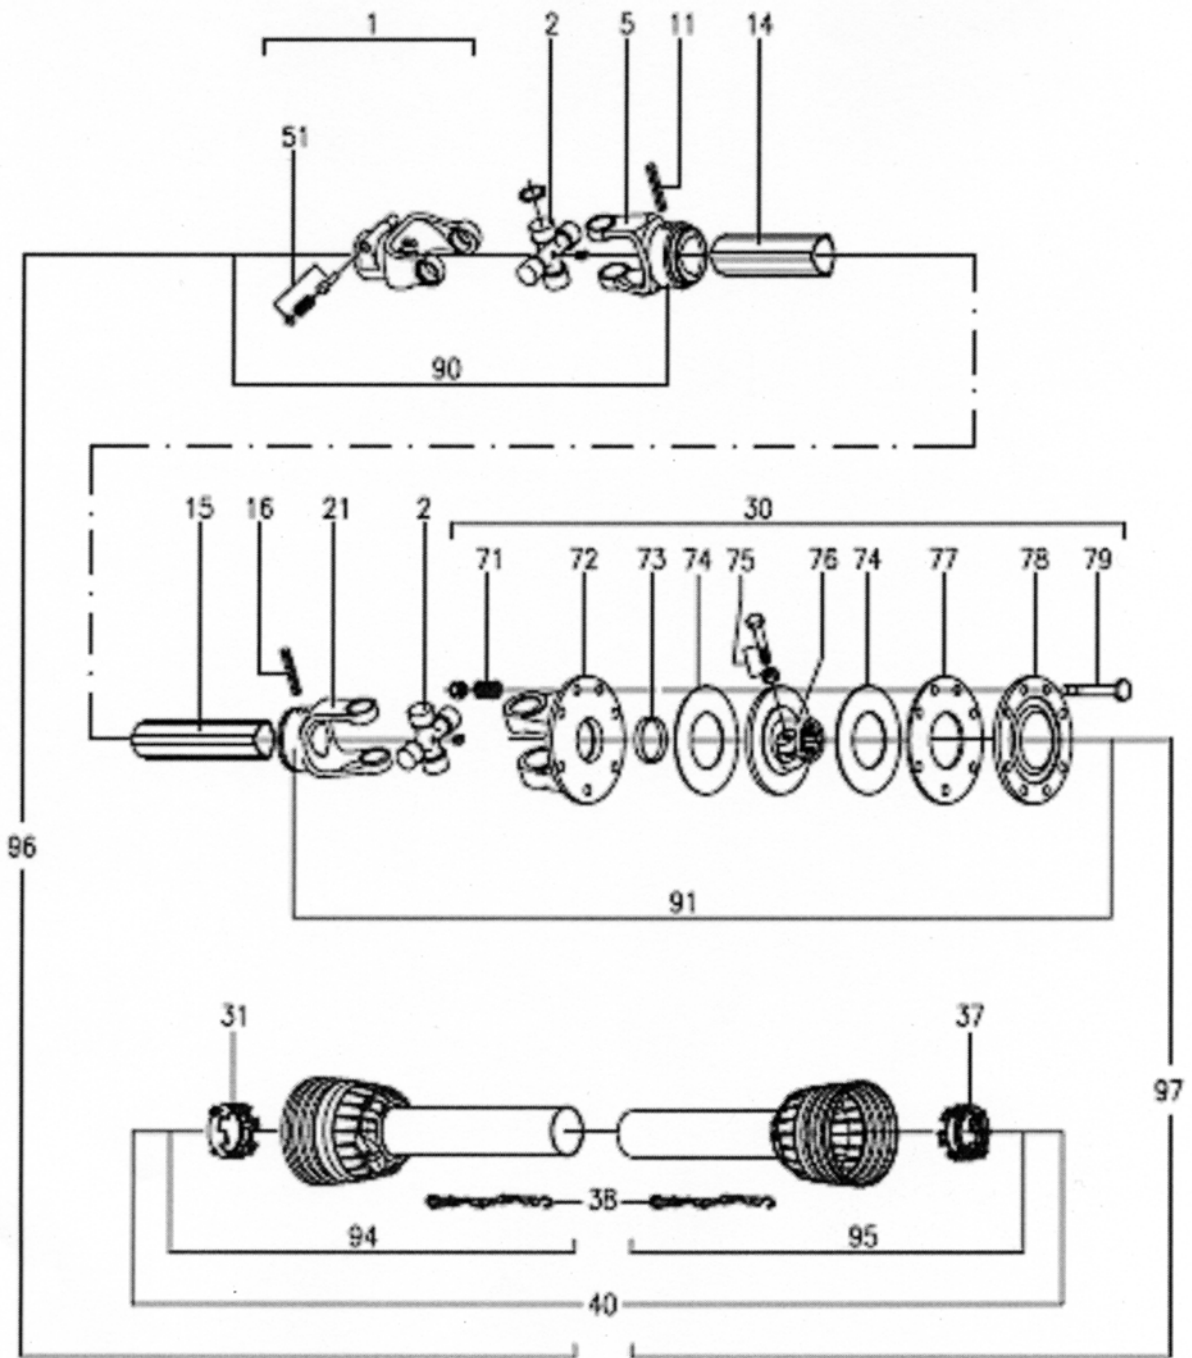

SPLITTER GEARBOX 5770405

REF.	PART No.	DESCRIPTION
1	N/A	Housing
2	00755954	Spring washer
3	00758859	Bolt
4	00762516	Cover
5	00762518	Through shaft
6	00758653	Oil seal
7	00769938	Bearing
8	00758646	Shim
9	00758647	Shim
10	00758648	Shim
11	00762522	Shaft
12	00762521	Oil seal
13	00762520	Cover
14	00758695	Gear 17 T
15	00762121	Nut
16	00770421	Cotter pin
17	00769321	Sealing washer
18	00762517	Level plug
19	00758657	Spacer
20	N/A	Cover
21	00777855	Breather

CENTRE ROTOR GEARBOX 5770406

REF.	PART No.	DESCRIPTION
1	N/A	Housing
2	00779329	Bearing
3	00770726	Oil seal
4	00770727	Shield
5	00771227	Hub
6	00771226	Nut
7	001422506	Cotter pin
8	00770728	Output shaft
9	00759488	Gear 17 T
10	00762121	Nut
11	00770421	Cotter pin
12	00769938	Bearing
13	00770731	Spacer
14	00755954	Spring washer
15	00754338	Screw
16	00770737	Level plug
17	00769321	Washer
18	00758657	Input
19	00770732	Cover
20	00770733	Gasket
21	00758646	Gasket 0.10
22	00758647	Gasket 0.25
23	00758648	Gasket 0.50
24	00758859	Screw
25	00770734	Cover
26	00758653	Oil seal
27	00770735	Input shaft
28	00759487	Gear 14T
29	00758667	Shim 0.30
30	00762153	Shim 0.40
31	00758668	Shim 0.50
32	00777855	Breather
35	00774064	Spacer

INPUT PTO 5770408

REF.	PART No.	DESCRIPTION
1	5770408.01	Yoke
2	5770408.02	Cross journal
5	5770408.03	Outer yoke
11	5770408.04	Roll pin
14	5770408.05	Outer tube
15	5770408.06	Inner tube
16	5770408.07	Roll pin
21	5770408.08	Inner yoke
30	5770408.09	Overrun clutch assembly
31	5770408.10	Bearing ring outer
37	5770408.11	Bearing ring inner
38	5770408.12	Chains
40	5770408.13	Complete guard
79	5770408.14	Bridge
80	5770408.15	Bolt
200	5770408.16	Collar kit