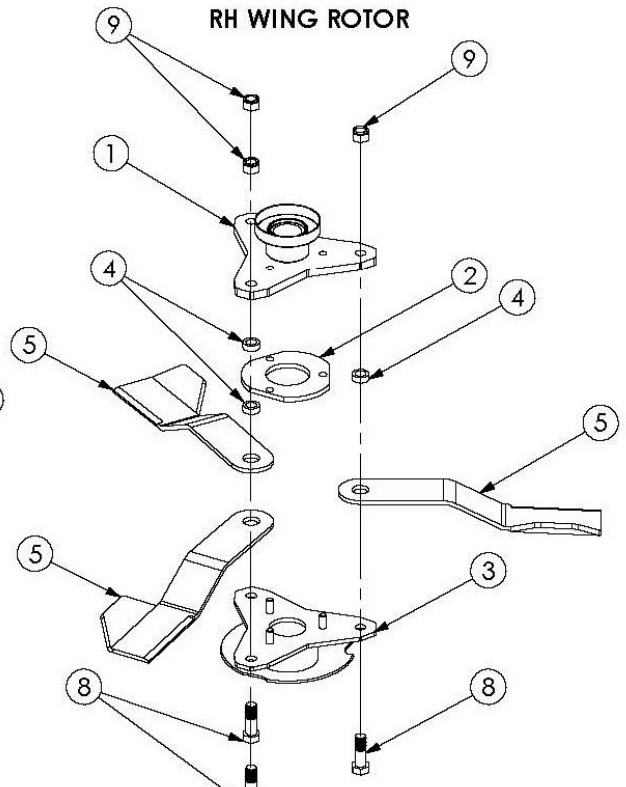

3 BLADE OPTION

REF.	PART No.	DESCRIPTION
	S180004.06	3 Blade Option
1	1800064	Upper blade carrier
2	1770604-3	Blade carrier spacer
3	1800063	3 Blade scalp dish
4	7770707	Blade bush
5	7770702	R/H Blade 23"
6	7770719	L/H Blade 29.5"
7	7770703	L/H Blade 23"
8	2770413	Bolt
9	2770414	Nyloc nut