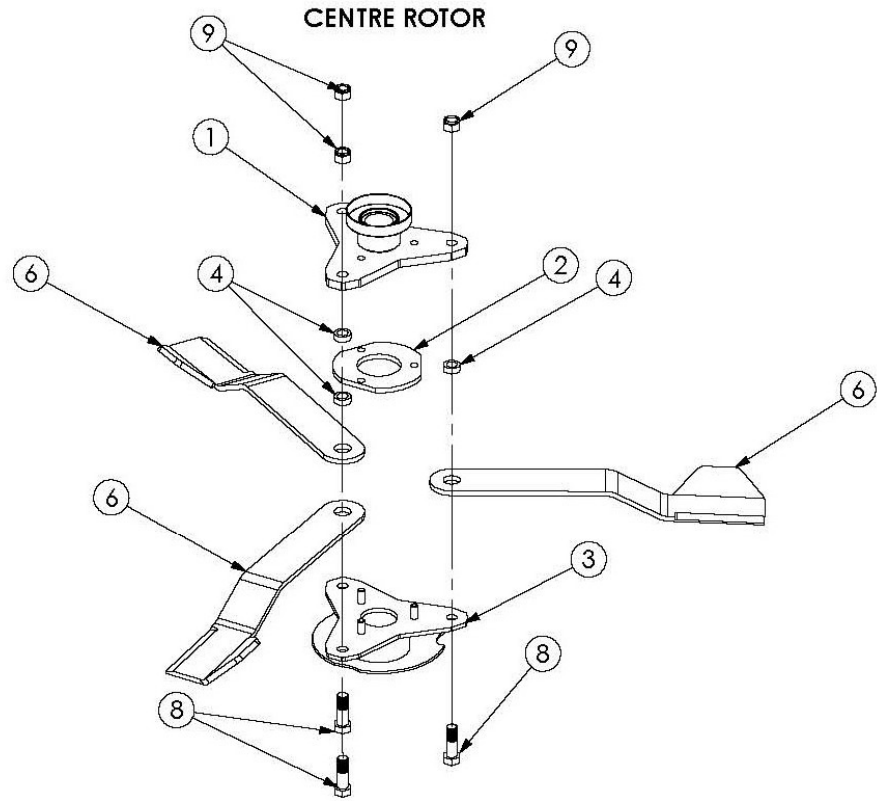

3 BLADE OPTION

REF.	PART No.	DESCRIPTION
	S180004.06	3 Blade Option
1	1800064	Upper blade carrier
2	1770604-3	Blade carrier spacer
3	1800063	3 Blade scalp dish
4	7770707	Blade bush
5	7770702	R/H Blade 23"
6	7770719	L/H Blade 29.5"
7	7770703	L/H Blade 23"
8	2770413	Bolt
9	2770414	Nyloc nut